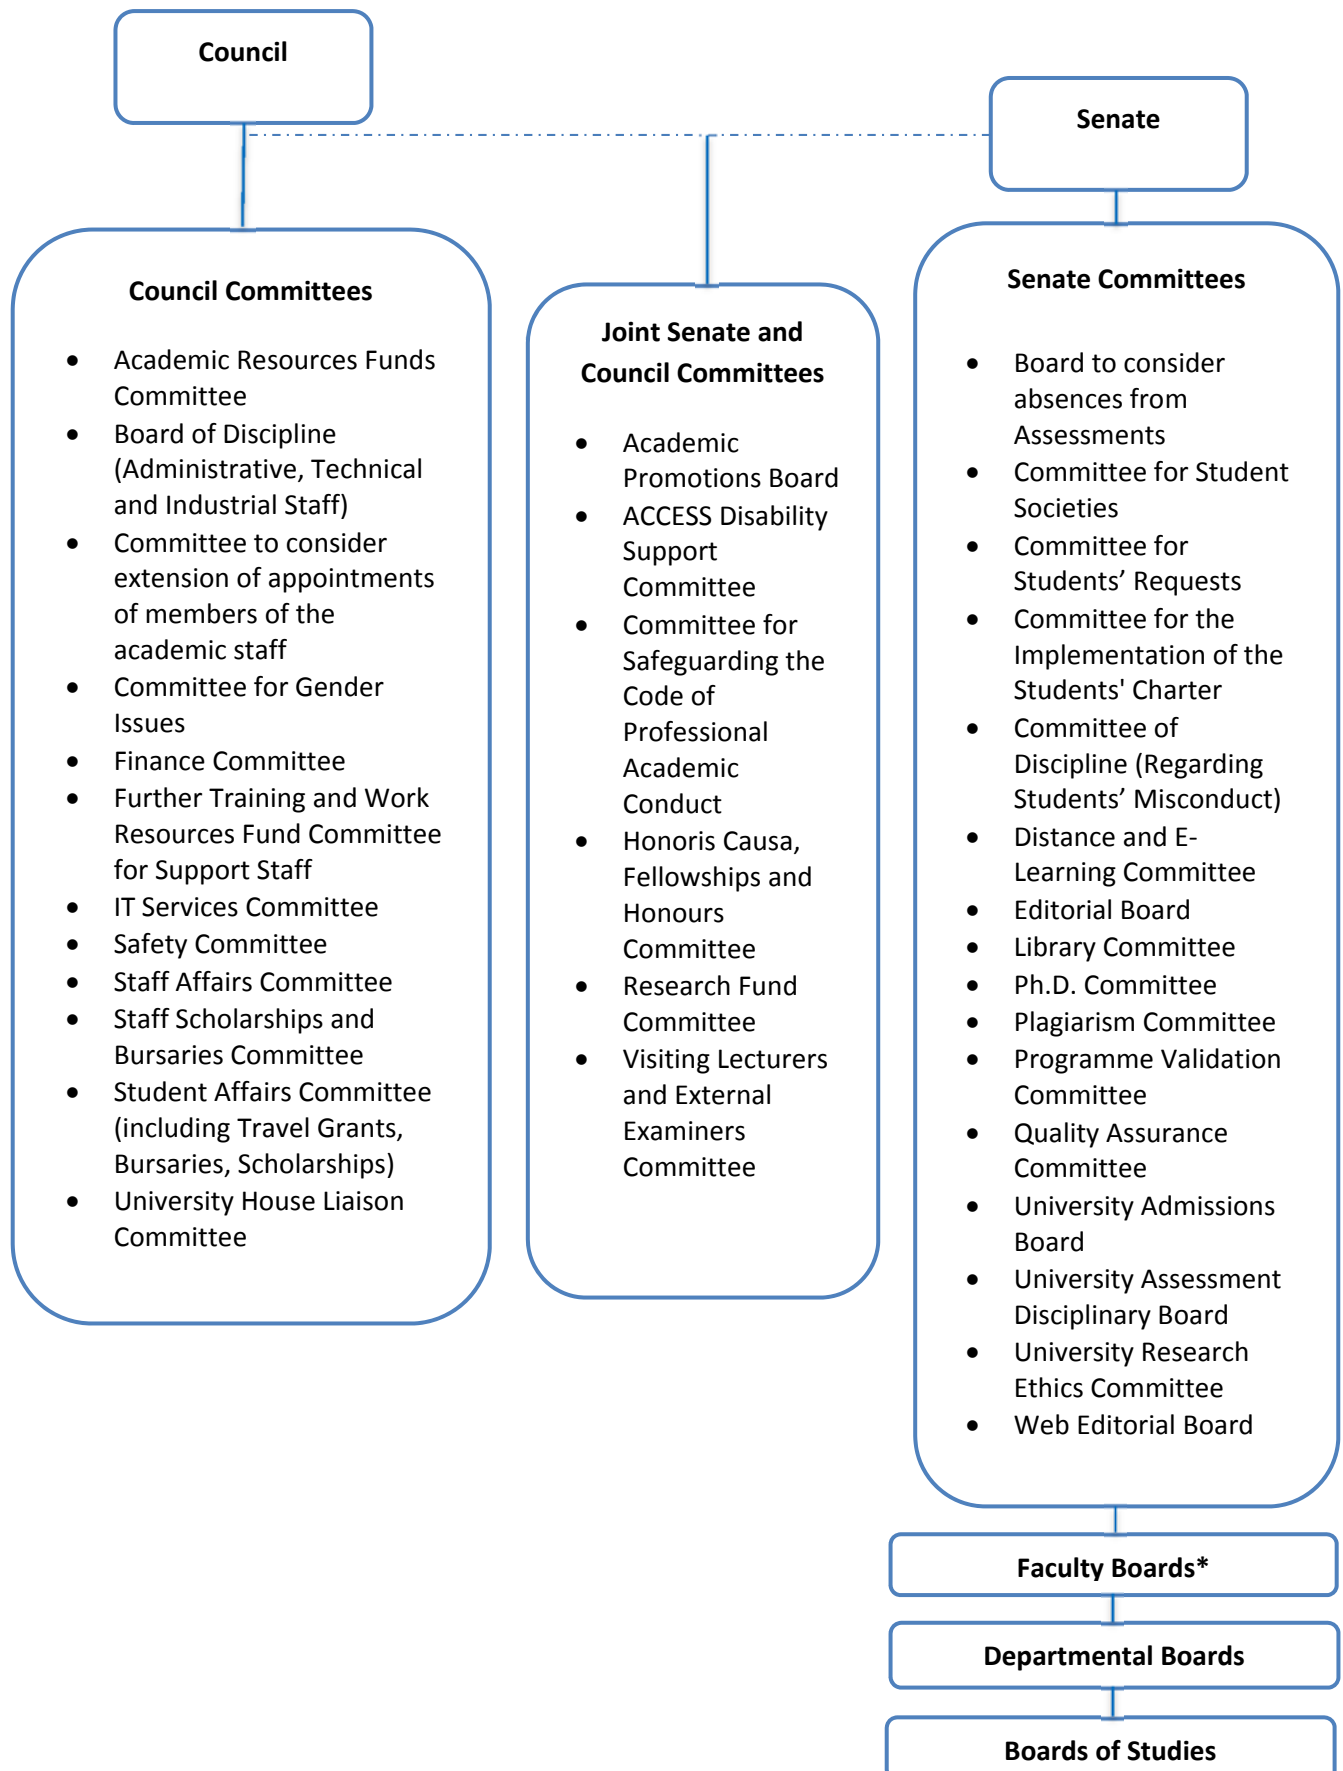

ORGANISATIONAL STRUCTURE OF THE UNIVERSITY OF MALTA

GOVERNANCE STRUCTURE OF THE UNIVERSITY OF MALTA

*Includes Institutes, Centres & School (as applicable)